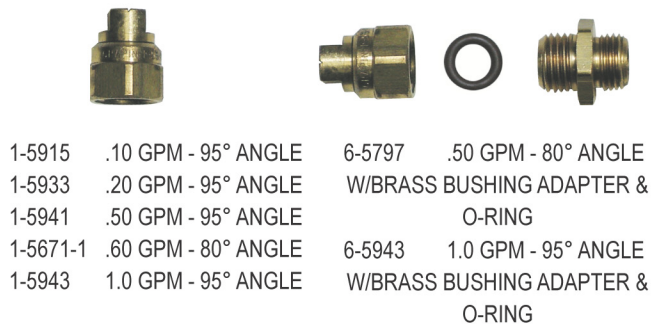

Industrial Nozzle Selection

MALE BRASS NOZZLES

FEMALE BRASS NOZZLES WITH FILTER

FEMALE BRASS NOZZLES

FEMALE BRASS ADJUSTABLE FAN NOZZLES

3-6001
BRASS FAN
SPRAY
FOR METAL
SHUT-OFF
&
WANDS

3-6004
BRASS FAN
SPRAY
FOR POLY
SHUT-OFFS
&
WANDS