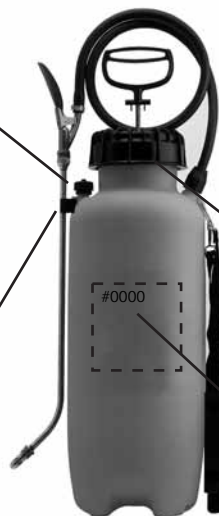

# PREMIER POLY SPRAYERS

**1.0 Gallon**

**2.0 Gallon**

Relief Valve  
on tank

Wand clip  
on tank

Cap Seal on cap

Model Number  
Found Here

**3.0 Gallon**

# PREMIER PRO+ POLY SPRAYERS

**1.0 Gallon**

**2.0 Gallon**

Wand clip  
on cap

Relief Valve  
on cap

Cap Seal on  
tank

Model Number  
Found Here

**3.0 Gallon**