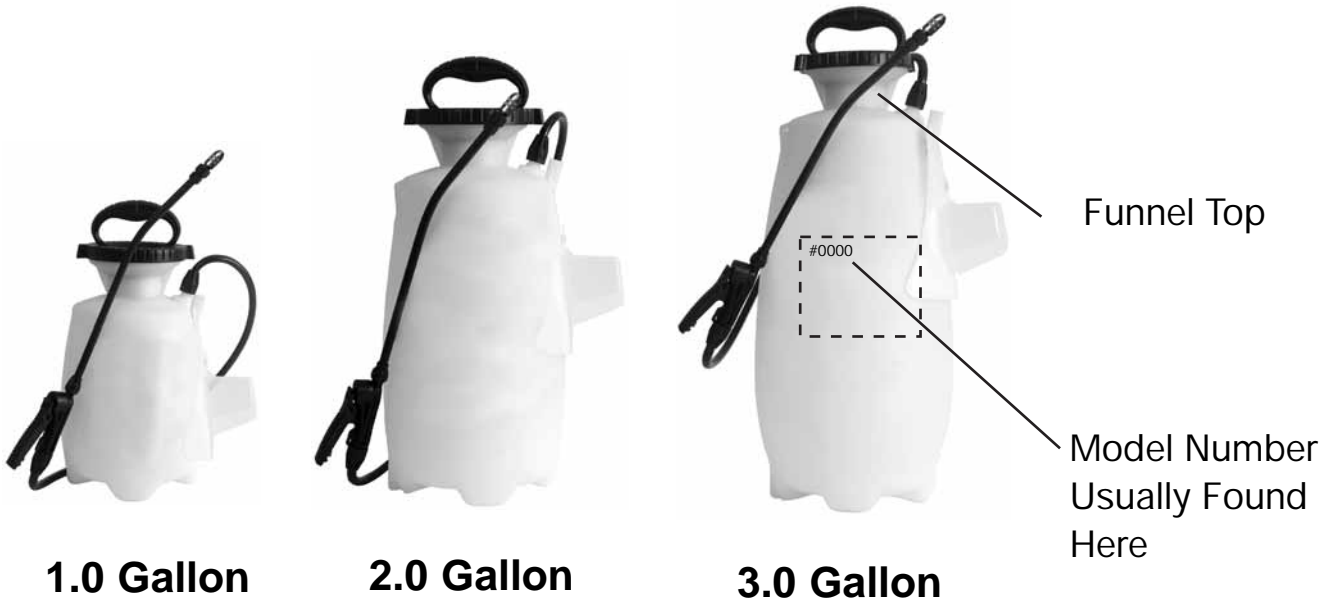

PROMO POLY SPRAYERS