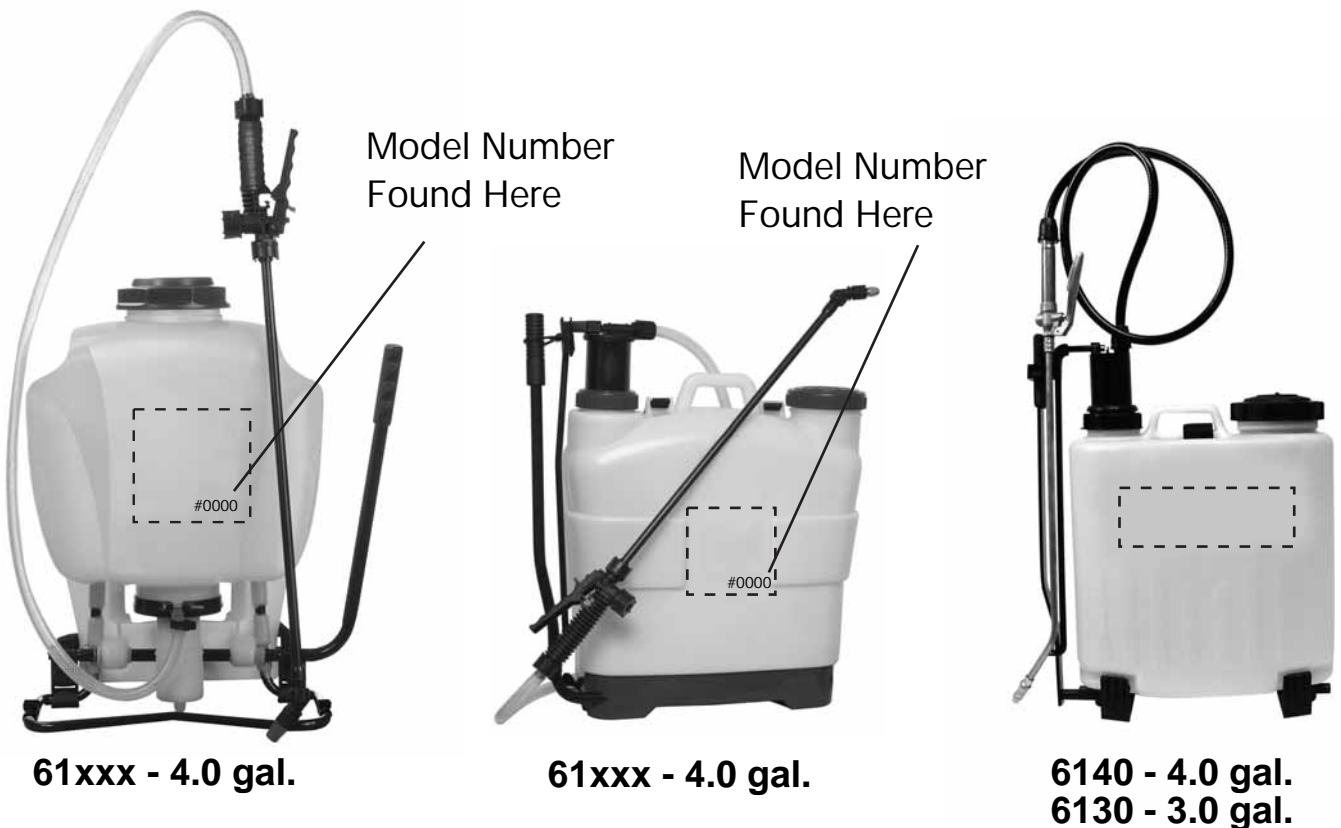

PROMO POLY SPRAYERS

BACKPACKS